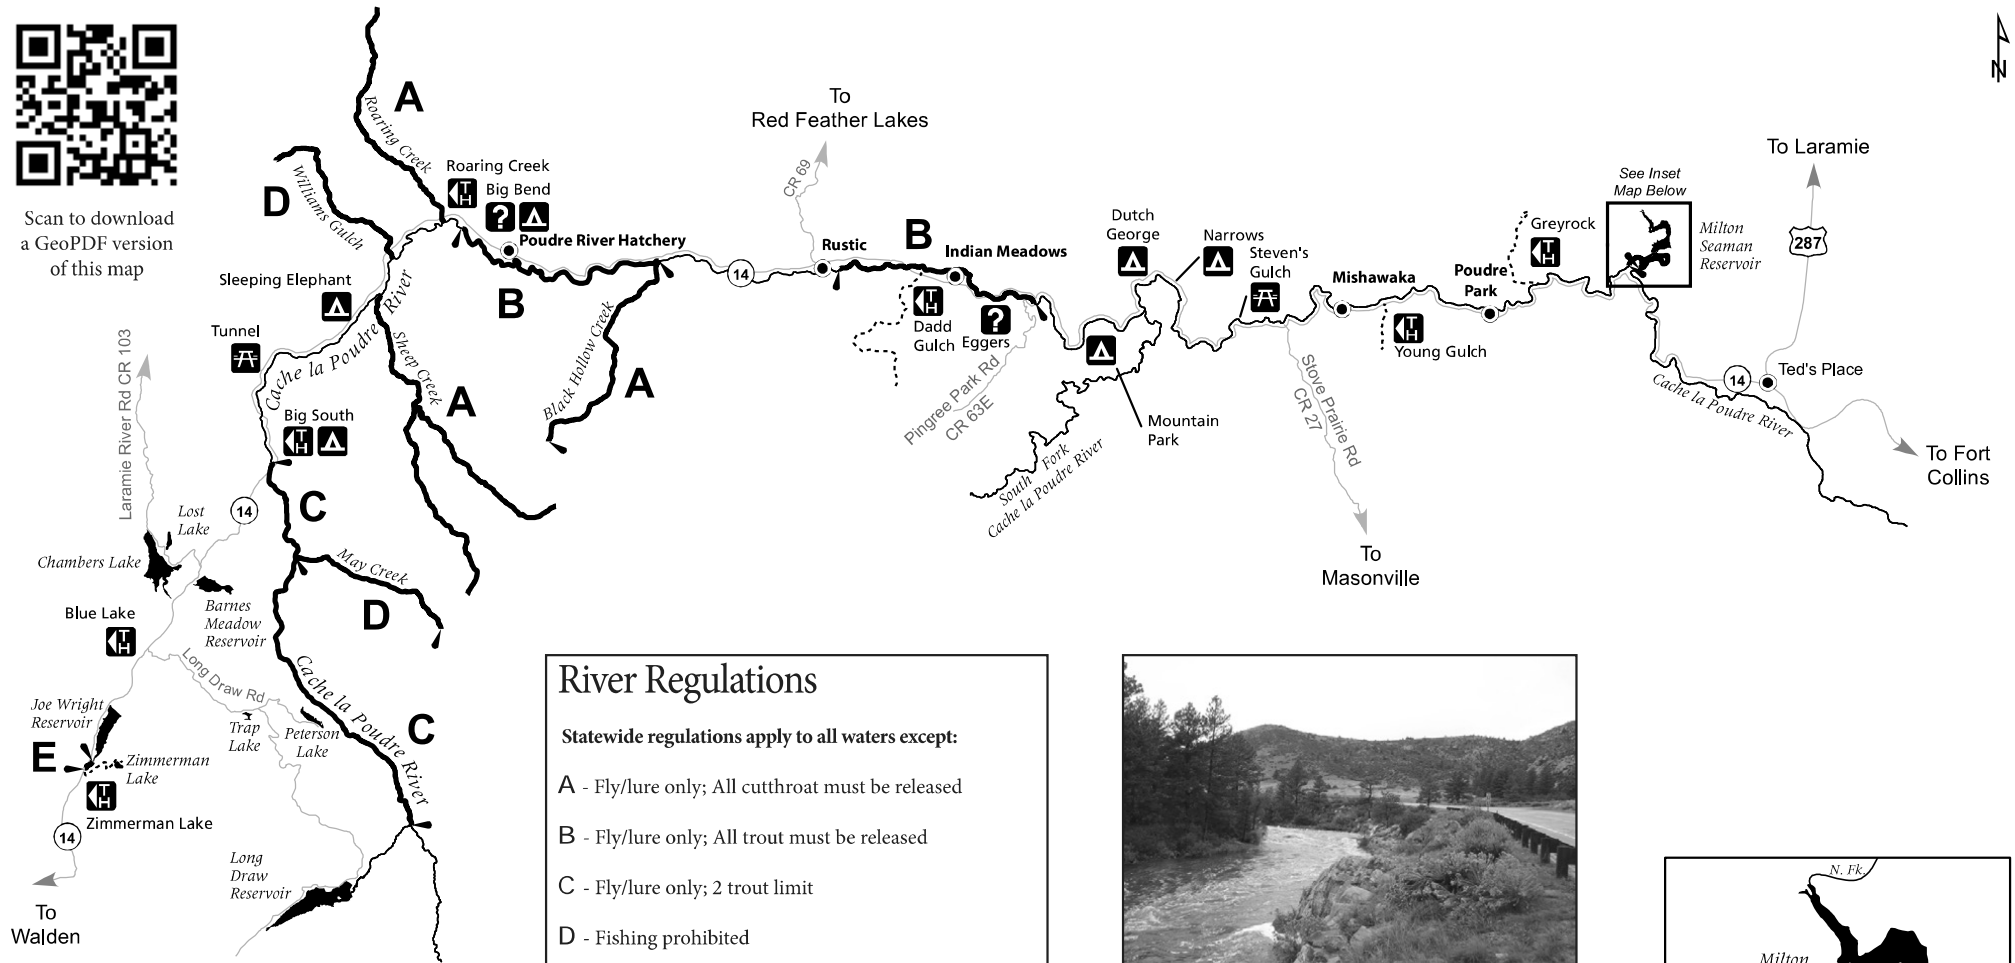

Scan to download a GeoPDF version of this map

River Regulations

Statewide regulations apply to all waters except:

- A - Fly/lure only; All cutthroat must be released
- B - Fly/lure only; All trout must be released
- C - Fly/lure only; 2 trout limit
- D - Fishing prohibited
- E - Fly/lure only; Fishing prohibited from Jan. 1 - July 31